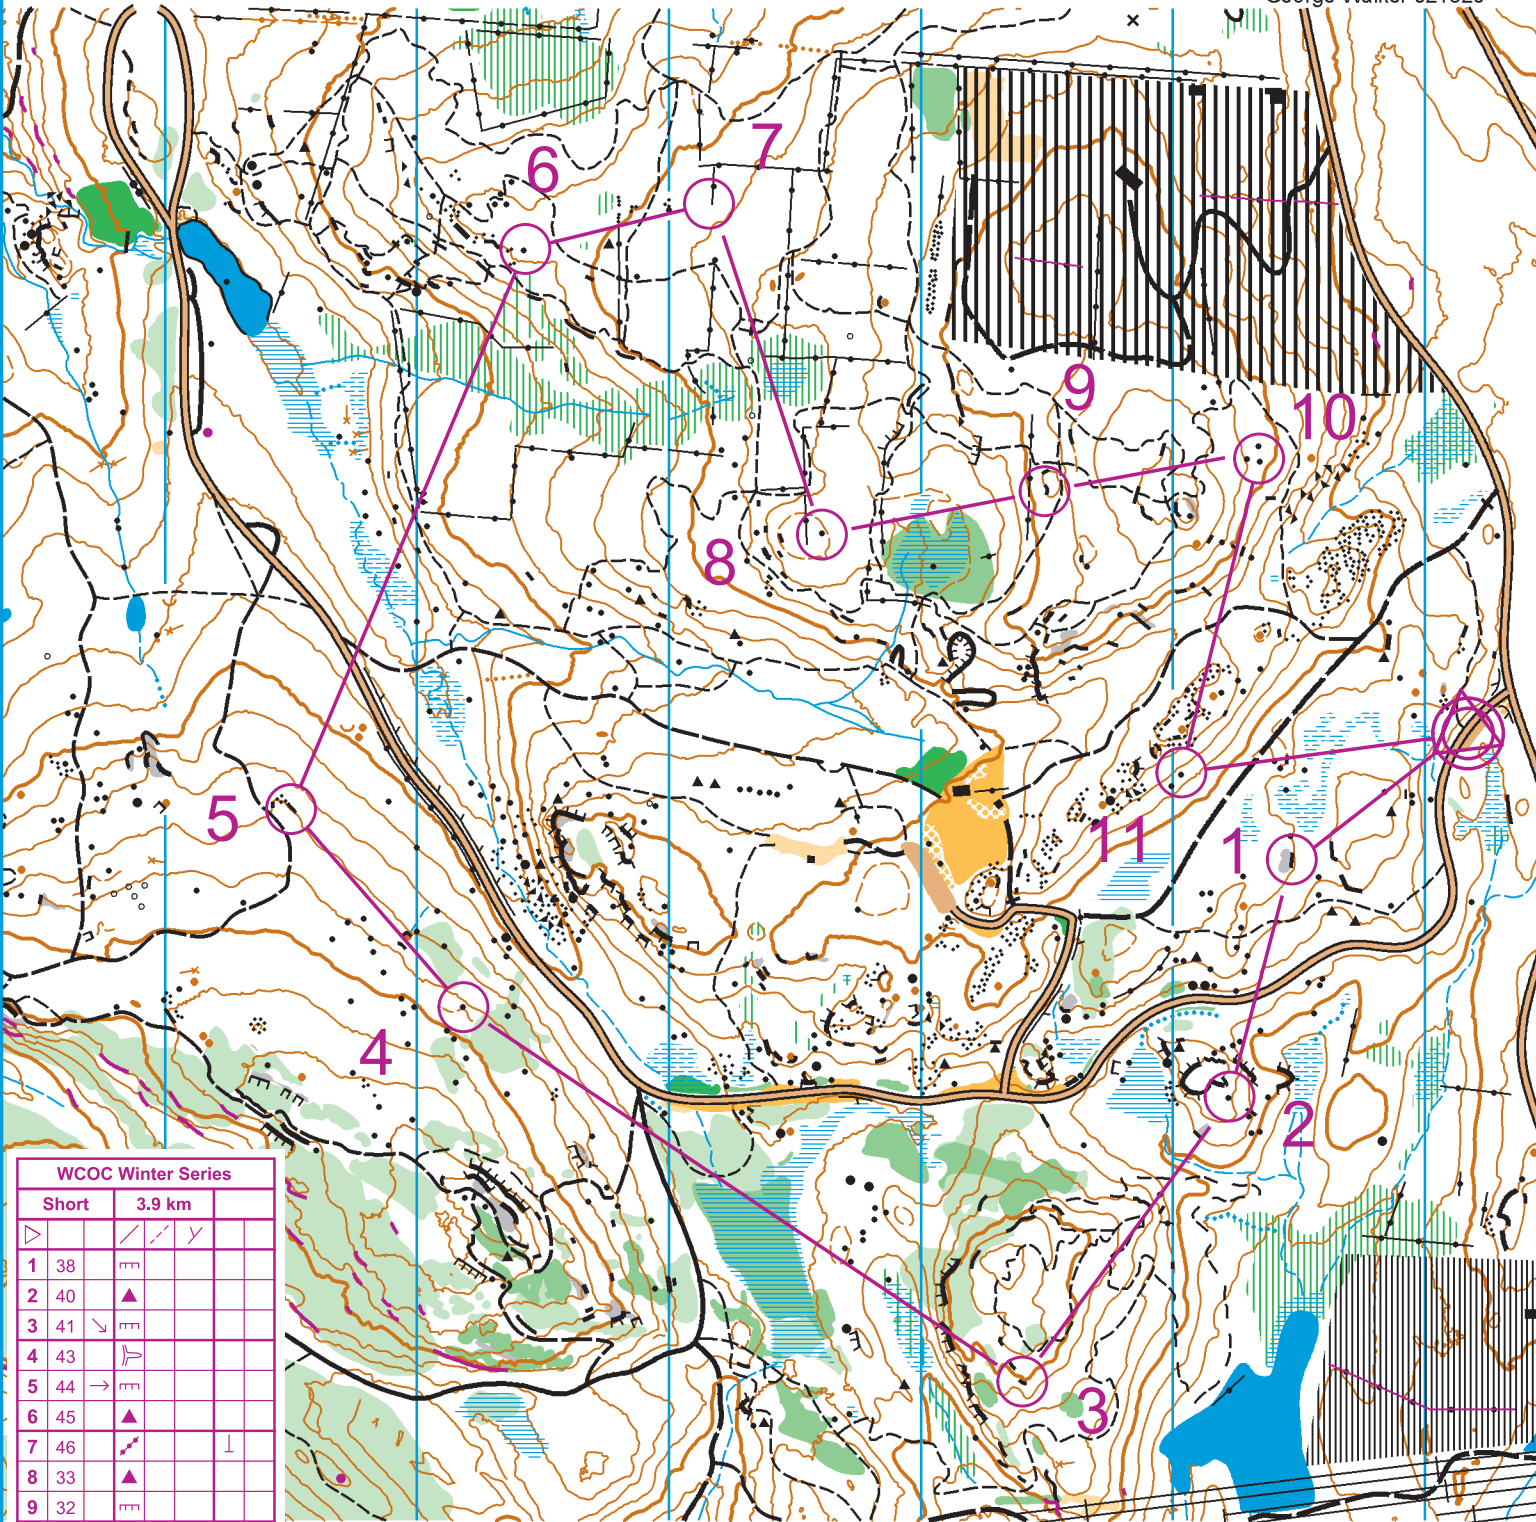

Hurd State Park

East Hampton, CT
1:7500; 5m Contours

Western Connecticut
Orienteering Club
George Walker 021320

WCOO Winter Series			
Short	3.9 km		
1	38	mm	
2	40	▲	
3	41	∇	mm
4	43	∩	
5	44	→	mm
6	45	▲	
7	46	↗	⊥
8	33	▲	
9	32	mm	
10	31	↓	▲
11	37	↗	▲

○ × 290 m ○