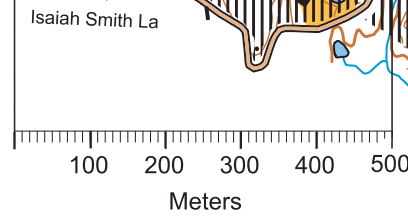

Five Ponds

ORIENTEERING MAP

a portion of the
White Memorial Foundation
and environs, Litchfield, CT

copyright 2004 Western Connecticut Orienteering Club. All rights reserved.
WCOC Web site: www.faculty.fairfield.edu/rdwitt/wcoc